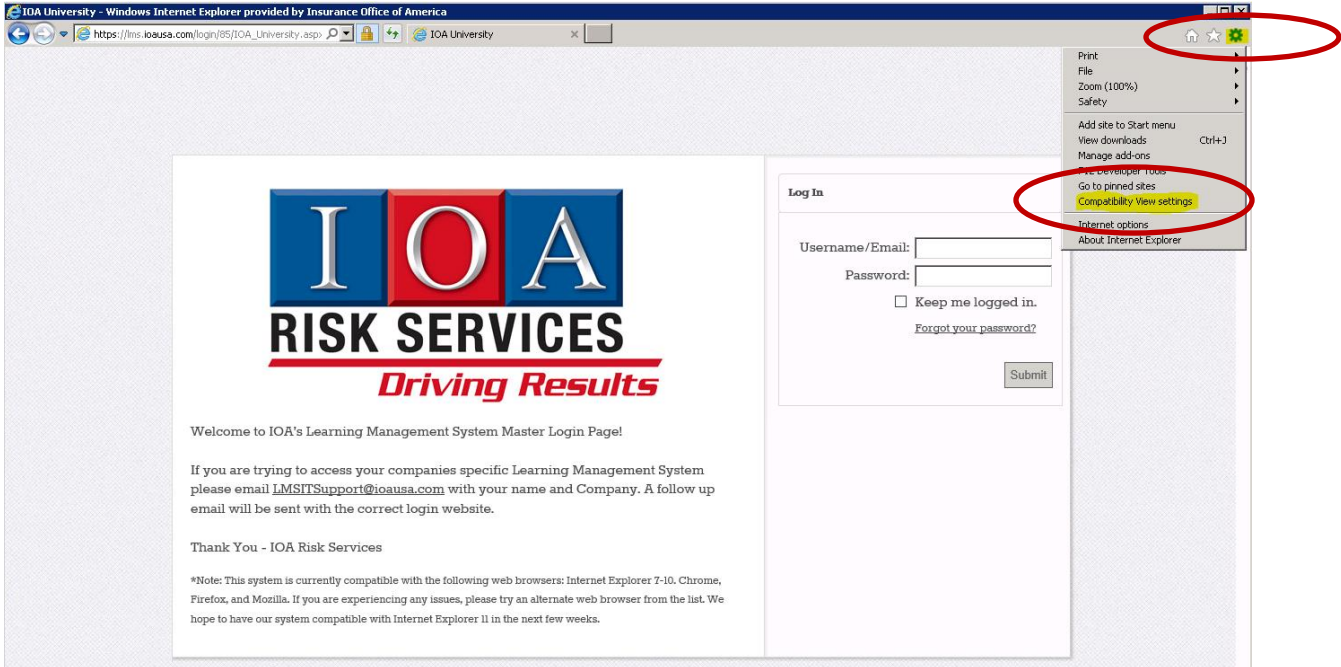

IOA LMS Internet Explorer 11 Fix

- 1) Go to the LMS login page
- 2) Then go to the Tools menu (button that looks like a gear) and select Compatibility View Settings

- 3) The web address (ioausa.com) will appear in the "Add This Website" space, then click Add, then Close.